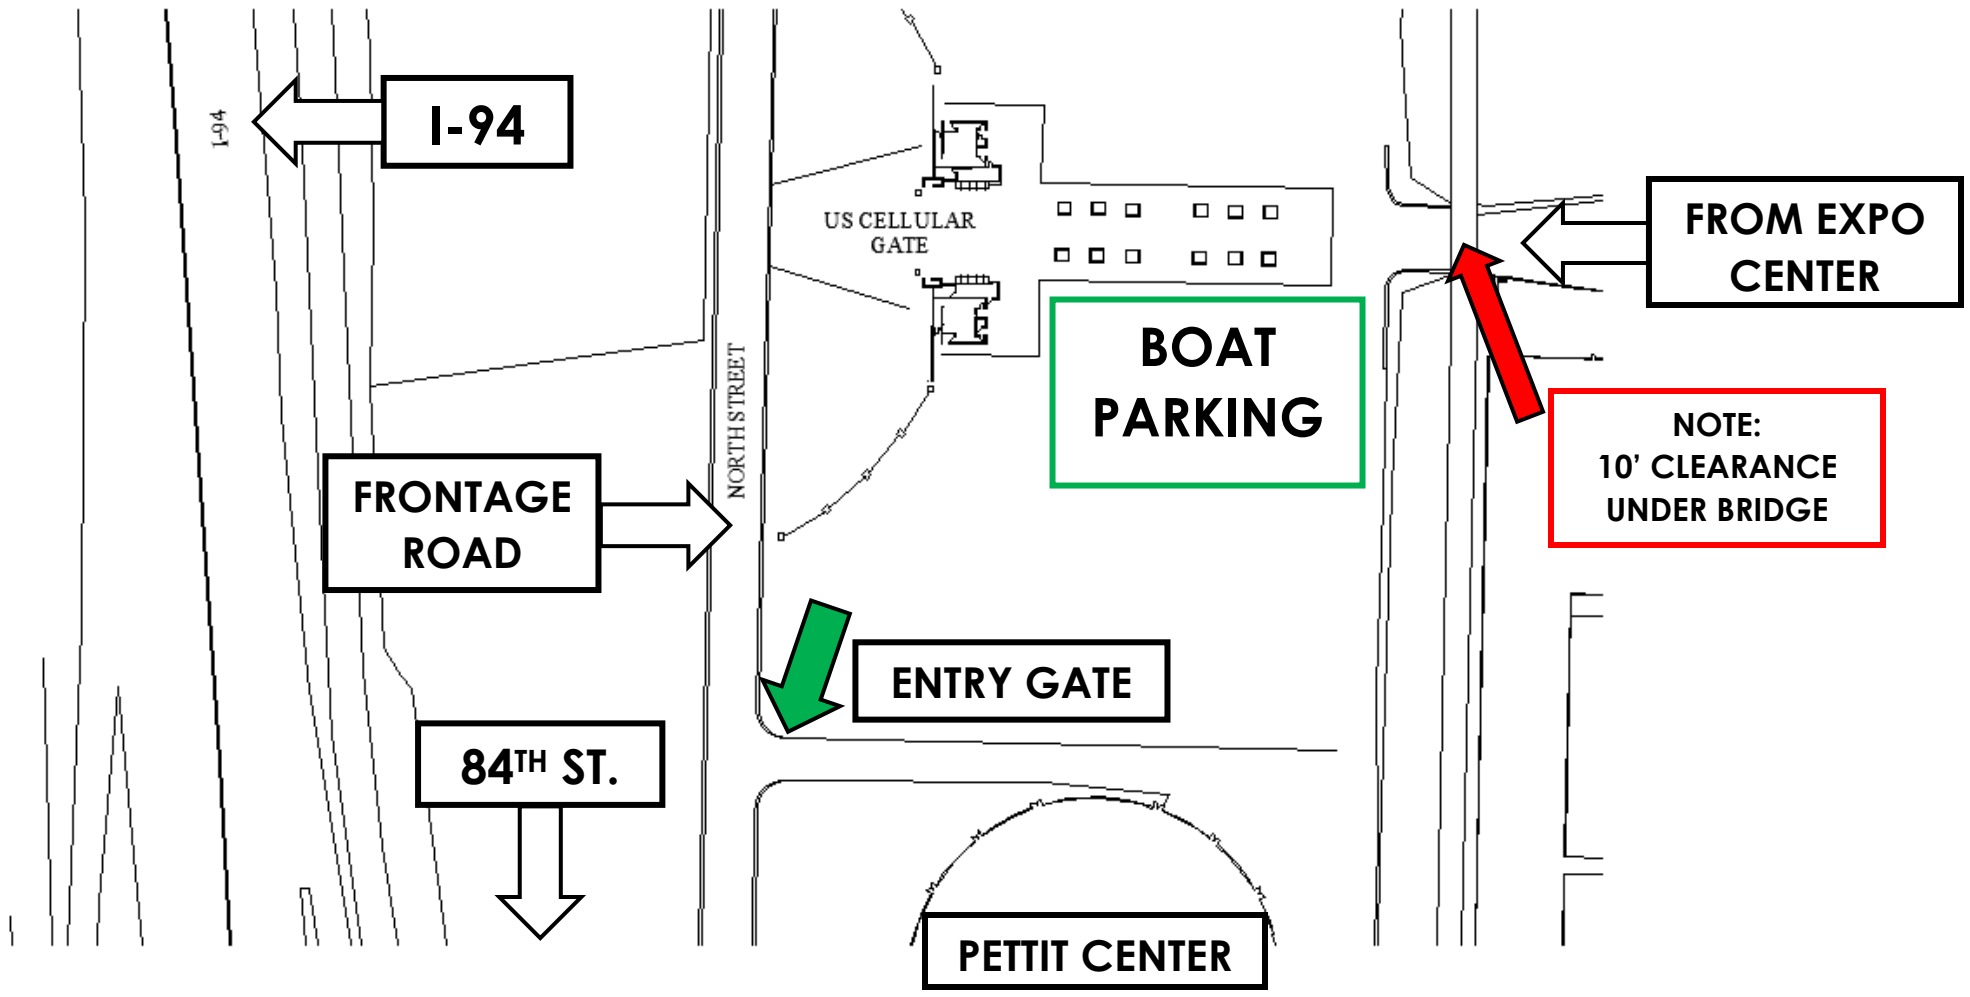

WISCONSIN STATE FAIR PARK NORTH LOT 6

- North Lot 6 opens on Monday, February 25, 2019
- Open daily from 7AM to 6PM